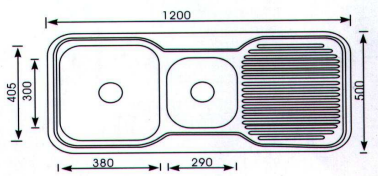

DESCR.: KITCHEN SINK 100X50  
CODE: NH342CL  
BAR CODE: 5291030019895

CODE: NH342CR  
BAR CODE: 5291030022918

DESCR.: KITCHEN SINK  
CODE: NH351S  
BAR CODE: 5291030019826

DESCR.: KITCHEN SINK  
CODE: NH364C  
BAR CODE: 5291030019871