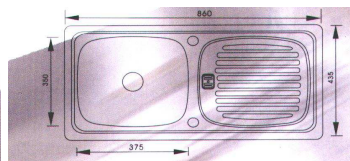

DESCR.: KITCHEN SINK  
CODE: YH216S  
BAR CODE: 5291030019840

DESCR.: KITCHEN SINK  
CODE: YH225C  
BAR CODE: 5291030019901

DESCR.: KITCHEN SINK  
CODE: NH317S  
BAR CODE: 5291030019864

DESCR.: KITCHEN SINK  
CODE: NH325C  
BAR CODE: 5291030019888

DESCR.: KITCHEN SINK 100X50  
CODE: NH342CL  
BAR CODE: 5291030019895

CODE: NH342CR  
BAR CODE: 5291030022918

DESCR.: KITCHEN SINK  
CODE: NH351S  
BAR CODE: 5291030019826

DESCR.: KITCHEN SINK  
CODE: NH364C  
BAR CODE: 5291030019871