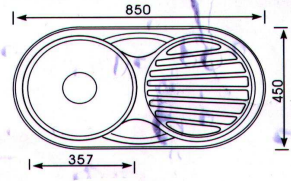

DESCR.: KITCHEN SINK  
CODE: YH216S  
BAR CODE: 5291030019840

DESCR.: KITCHEN SINK  
CODE: YH225C  
BAR CODE: 5291030019901

DESCR.: KITCHEN SINK  
CODE: NH317S  
BAR CODE: 5291030019864

DESCR.: KITCHEN SINK  
CODE: NH325C  
BAR CODE: 5291030019888

DESCR.: KITCHEN SINK 100X50  
CODE: NH342CL  
BAR CODE: 5291030019895

CODE: NH342CR  
BAR CODE: 5291030022918

DESCR.: KITCHEN SINK  
CODE: NH351S  
BAR CODE: 5291030019826

DESCR.: KITCHEN SINK  
CODE: NH364C  
BAR CODE: 5291030019871