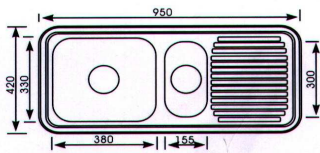

DESCR.: KITCHEN SINK  
CODE: YH216S  
BAR CODE: 5291030019840

DESCR.: KITCHEN SINK  
CODE: YH225C  
BAR CODE: 5291030019901

DESCR.: KITCHEN SINK  
CODE: NH317S  
BAR CODE: 5291030019864

DESCR.: KITCHEN SINK  
CODE: NH325C  
BAR CODE: 5291030019888

DESCR.: KITCHEN SINK 100X50  
CODE: NH342CL  
BAR CODE: 5291030019895

CODE: NH342CR  
BAR CODE: 5291030022918

DESCR.: KITCHEN SINK  
CODE: NH351S  
BAR CODE: 5291030019826

DESCR.: KITCHEN SINK  
CODE: NH364C  
BAR CODE: 5291030019871