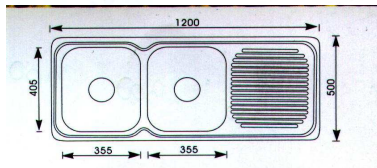

DESCR.: KITCHEN SINK  
CODE: YH216S  
BAR CODE: 5291030019840

DESCR.: KITCHEN SINK  
CODE: YH225C  
BAR CODE: 5291030019901

DESCR.: KITCHEN SINK  
CODE: NH317S  
BAR CODE: 5291030019864

DESCR.: KITCHEN SINK  
CODE: NH325C  
BAR CODE: 5291030019888

DESCR.: KITCHEN SINK 100X50  
CODE: NH342CL  
BAR CODE: 5291030019895

CODE: NH342CR  
BAR CODE: 5291030022918

DESCR.: KITCHEN SINK  
CODE: NH351S  
BAR CODE: 5291030019826

DESCR.: KITCHEN SINK  
CODE: NH364C  
BAR CODE: 5291030019871