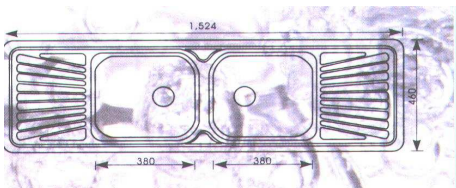

DESCR.: KITCHEN SINK
CODE: DH450SF
BAR CODE: 5291030019833