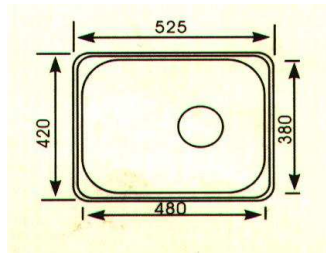

DESCR.: KITCHEN SINK  
CODE: YH216S  
BAR CODE: 5291030019840

DESCR.: KITCHEN SINK  
CODE: YH225C  
BAR CODE: 5291030019901

DESCR.: KITCHEN SINK  
CODE: NH317S  
BAR CODE: 5291030019864

DESCR.: KITCHEN SINK  
CODE: NH325C  
BAR CODE: 5291030019888

DESCR.: KITCHEN SINK 100X50  
CODE: NH342CL  
BAR CODE: 5291030019895

CODE: NH342CR  
BAR CODE: 5291030022918

DESCR.: KITCHEN SINK  
CODE: NH351S  
BAR CODE: 5291030019826

DESCR.: KITCHEN SINK  
CODE: NH364C  
BAR CODE: 5291030019871