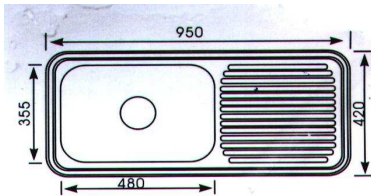

DESCR.: KITCHEN SINK  
CODE: YH216S  
BAR CODE: 5291030019840

DESCR.: KITCHEN SINK  
CODE: YH225C  
BAR CODE: 5291030019901

DESCR.: KITCHEN SINK  
CODE: NH317S  
BAR CODE: 5291030019864

DESCR.: KITCHEN SINK  
CODE: NH325C  
BAR CODE: 5291030019888

DESCR.: KITCHEN SINK 100X50  
CODE: NH342CL  
BAR CODE: 5291030019895

CODE: NH342CR  
BAR CODE: 5291030022918

DESCR.: KITCHEN SINK  
CODE: NH351S  
BAR CODE: 5291030019826

DESCR.: KITCHEN SINK  
CODE: NH364C  
BAR CODE: 5291030019871